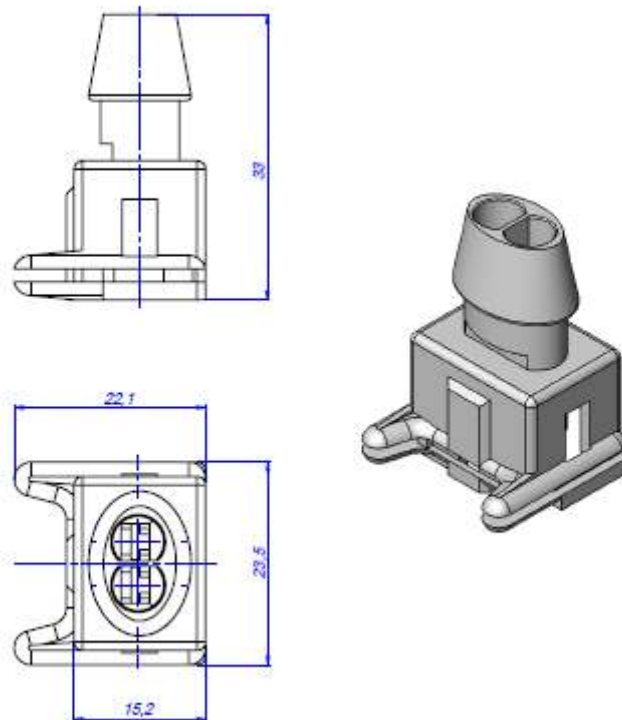

| | |
|-----------------------|--|
| PART NO.: | SC-B001 |
| Material: | ZYTEL 70G30 HSLR NC010 -50% ZYTEL MT409AHS BK010 -50% |
| MALE / FEMALE: | FEMALE |
| Sealed / Unsealed: | With |
| Colour: | Black |
| Quantity per package: | 100 |

Drawing

AUTOMOTIVE
CONNECTORS