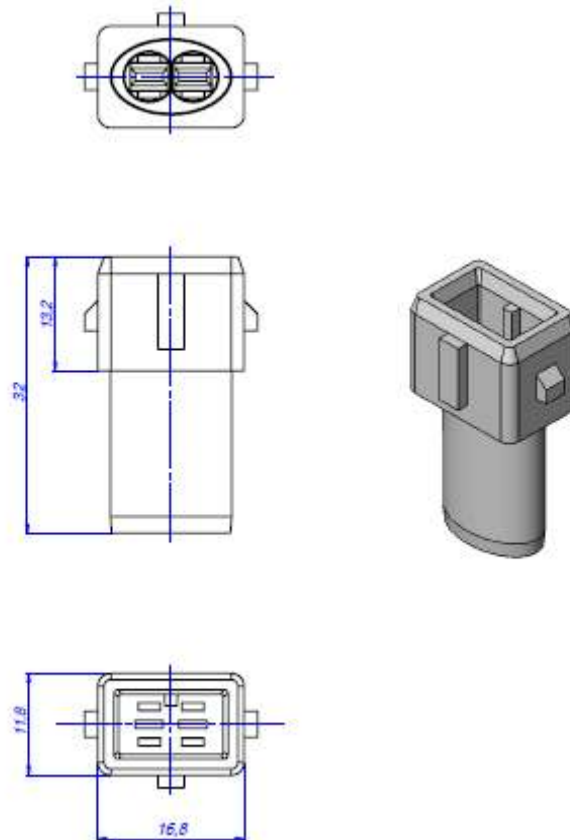

PART NO.:	SC-B007
Material:	ZYTEL 70G30 HSLR NC010 -50% ZYTEL MT409AHS BK010 -50%
MALE / FEMALE:	MALE
Sealed / Unsealed:	Without
Colour:	Black
Quantity per package:	100

Drawing

AUTOMOTIVE
CONNECTORS