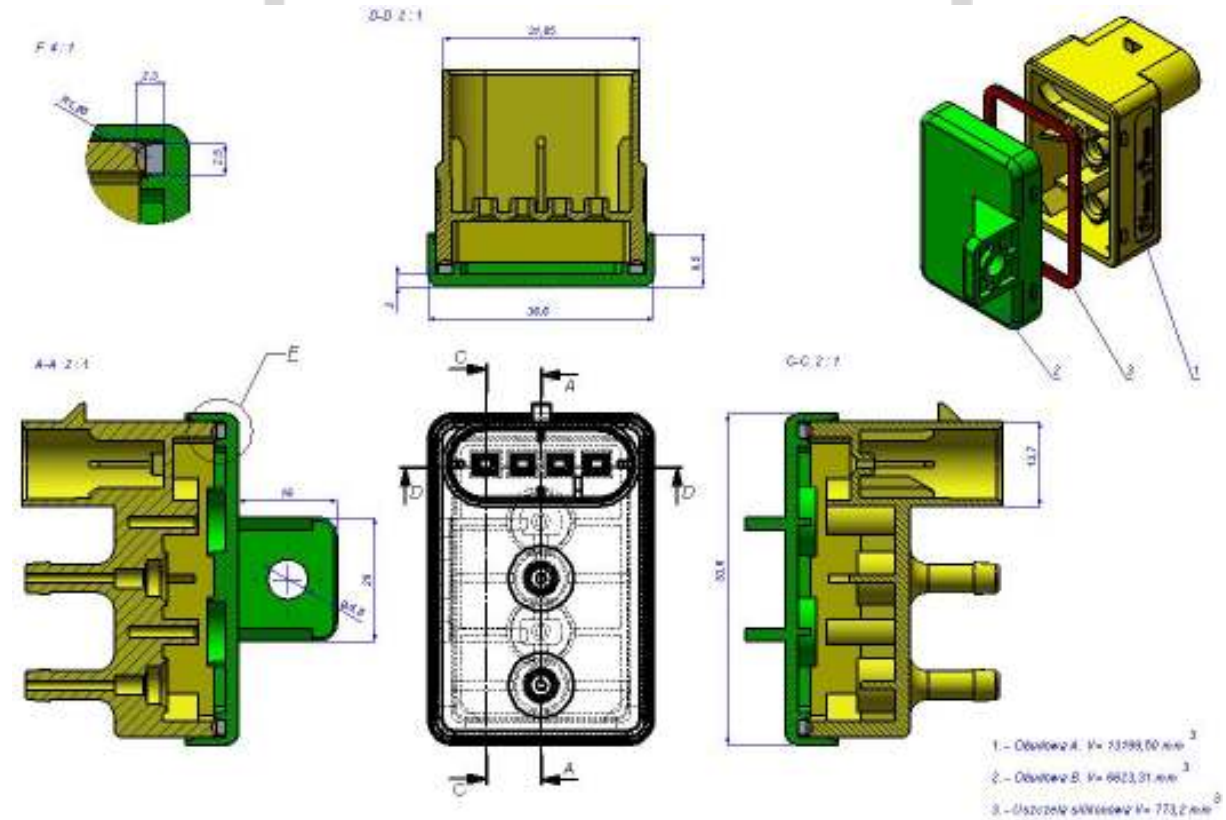

PART NO.:	SC-B015
Sealed / Unsealed:	With
Colour:	Black
Quantity per package:	500

Drawing

AUTOMOTIVE CONNECTORS