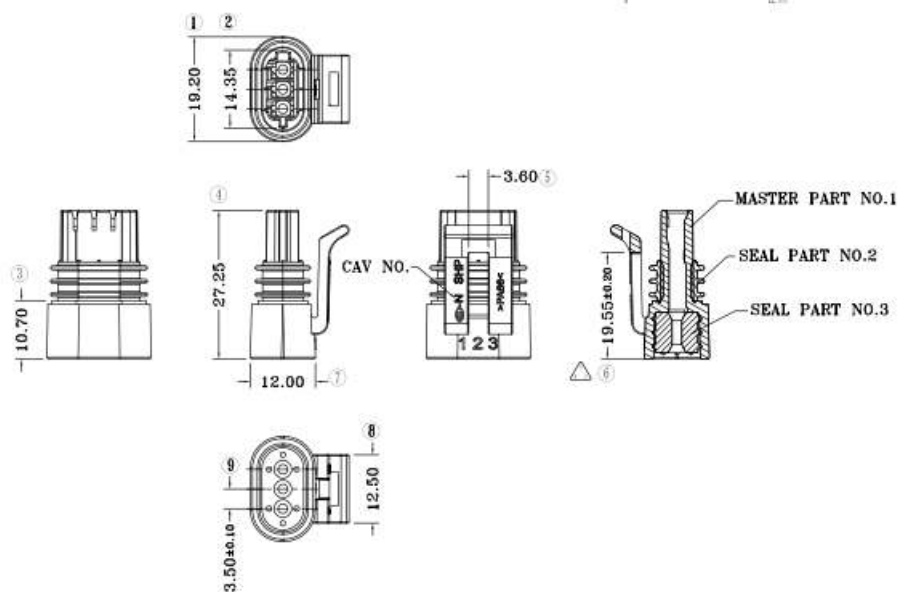

PART NO.:	3SHP03FGY
Material:	PA66
MALE / FEMALE:	Female
Sealed / Unsealed:	Sealed
Colour:	Grey
Dimension:	L:19.2 W:19.2 H:12
Quantity per package:	100

Drawing

81-370 Gdynia, Skwer Kościuszki 15

tel: +48 58 732 71 62, fax: +48 58 710 27 37, e-mail: info@automotive-connectors.pl