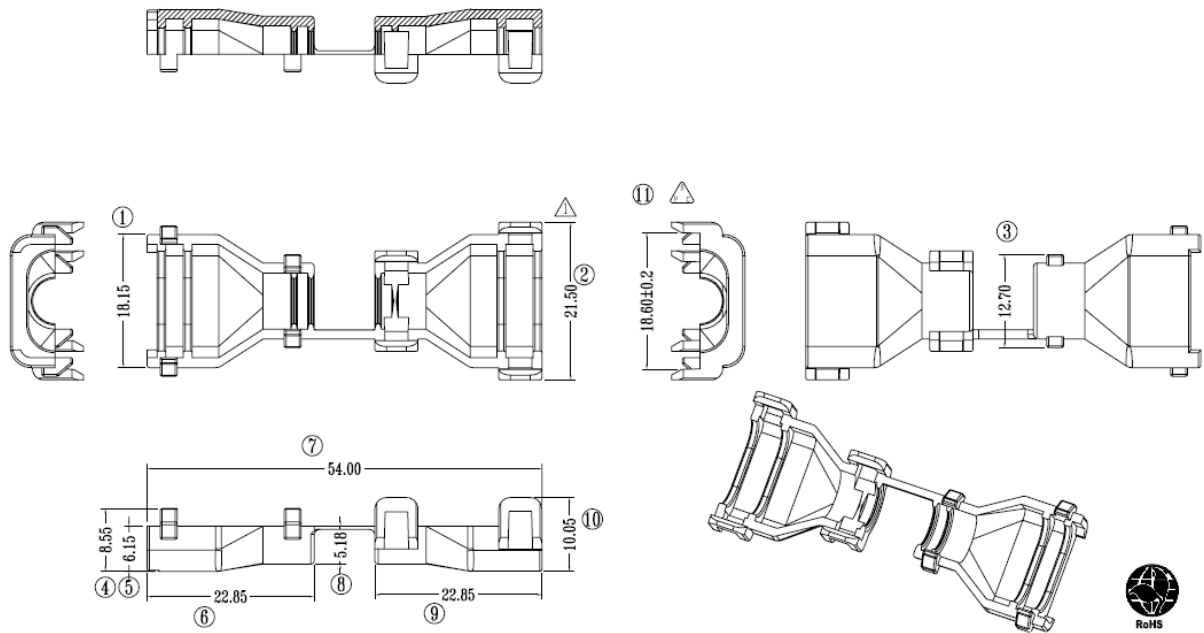

PART NO.:	3SSA02FBD02BK
Material:	PA66
MALE / FEMALE:	FEMALE
Sealed / Unsealed:	N/A
Color:	Black
Dimension:	L:54 W:21.5 H:10.05

Drawing

AUTOMOTIVE CONNECTORS