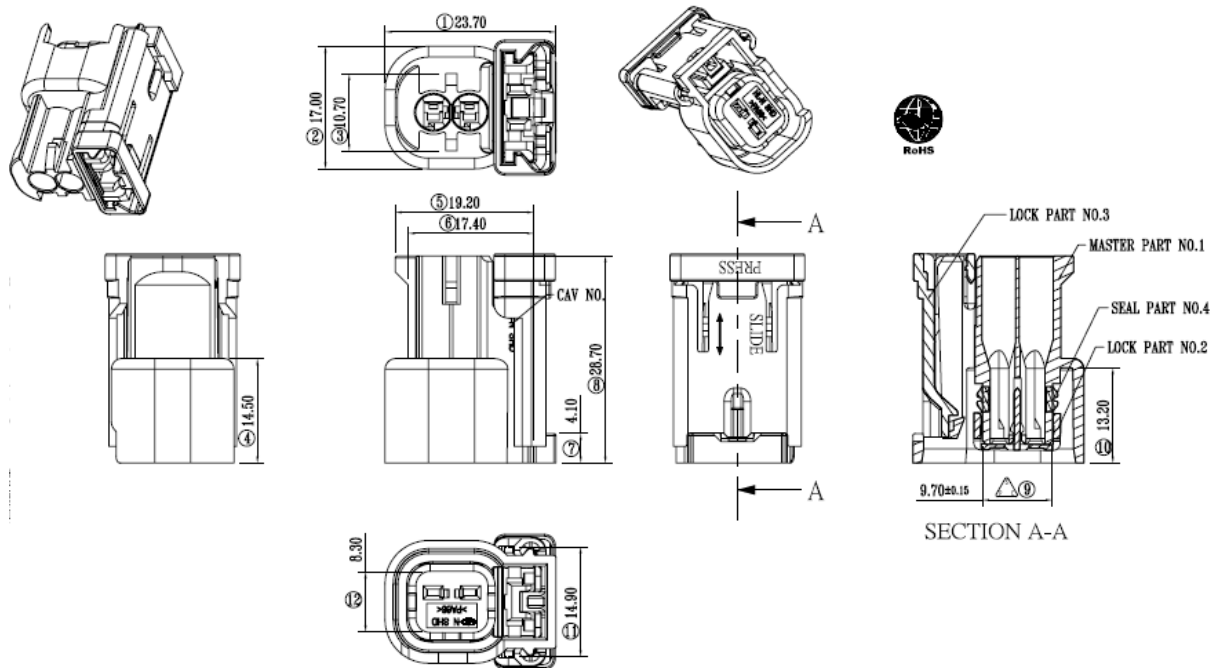

PART NO.:	3SHD02FB
Material:	PA66
MALE / FEMALE:	FEMALE
Sealed / Unsealed:	With
Color:	Black
Dimension:	L:28.7 W:18.7 H:23.7
Quantity per package:	1000

## Drawing

AUTOMOTIVE CONNECTORS